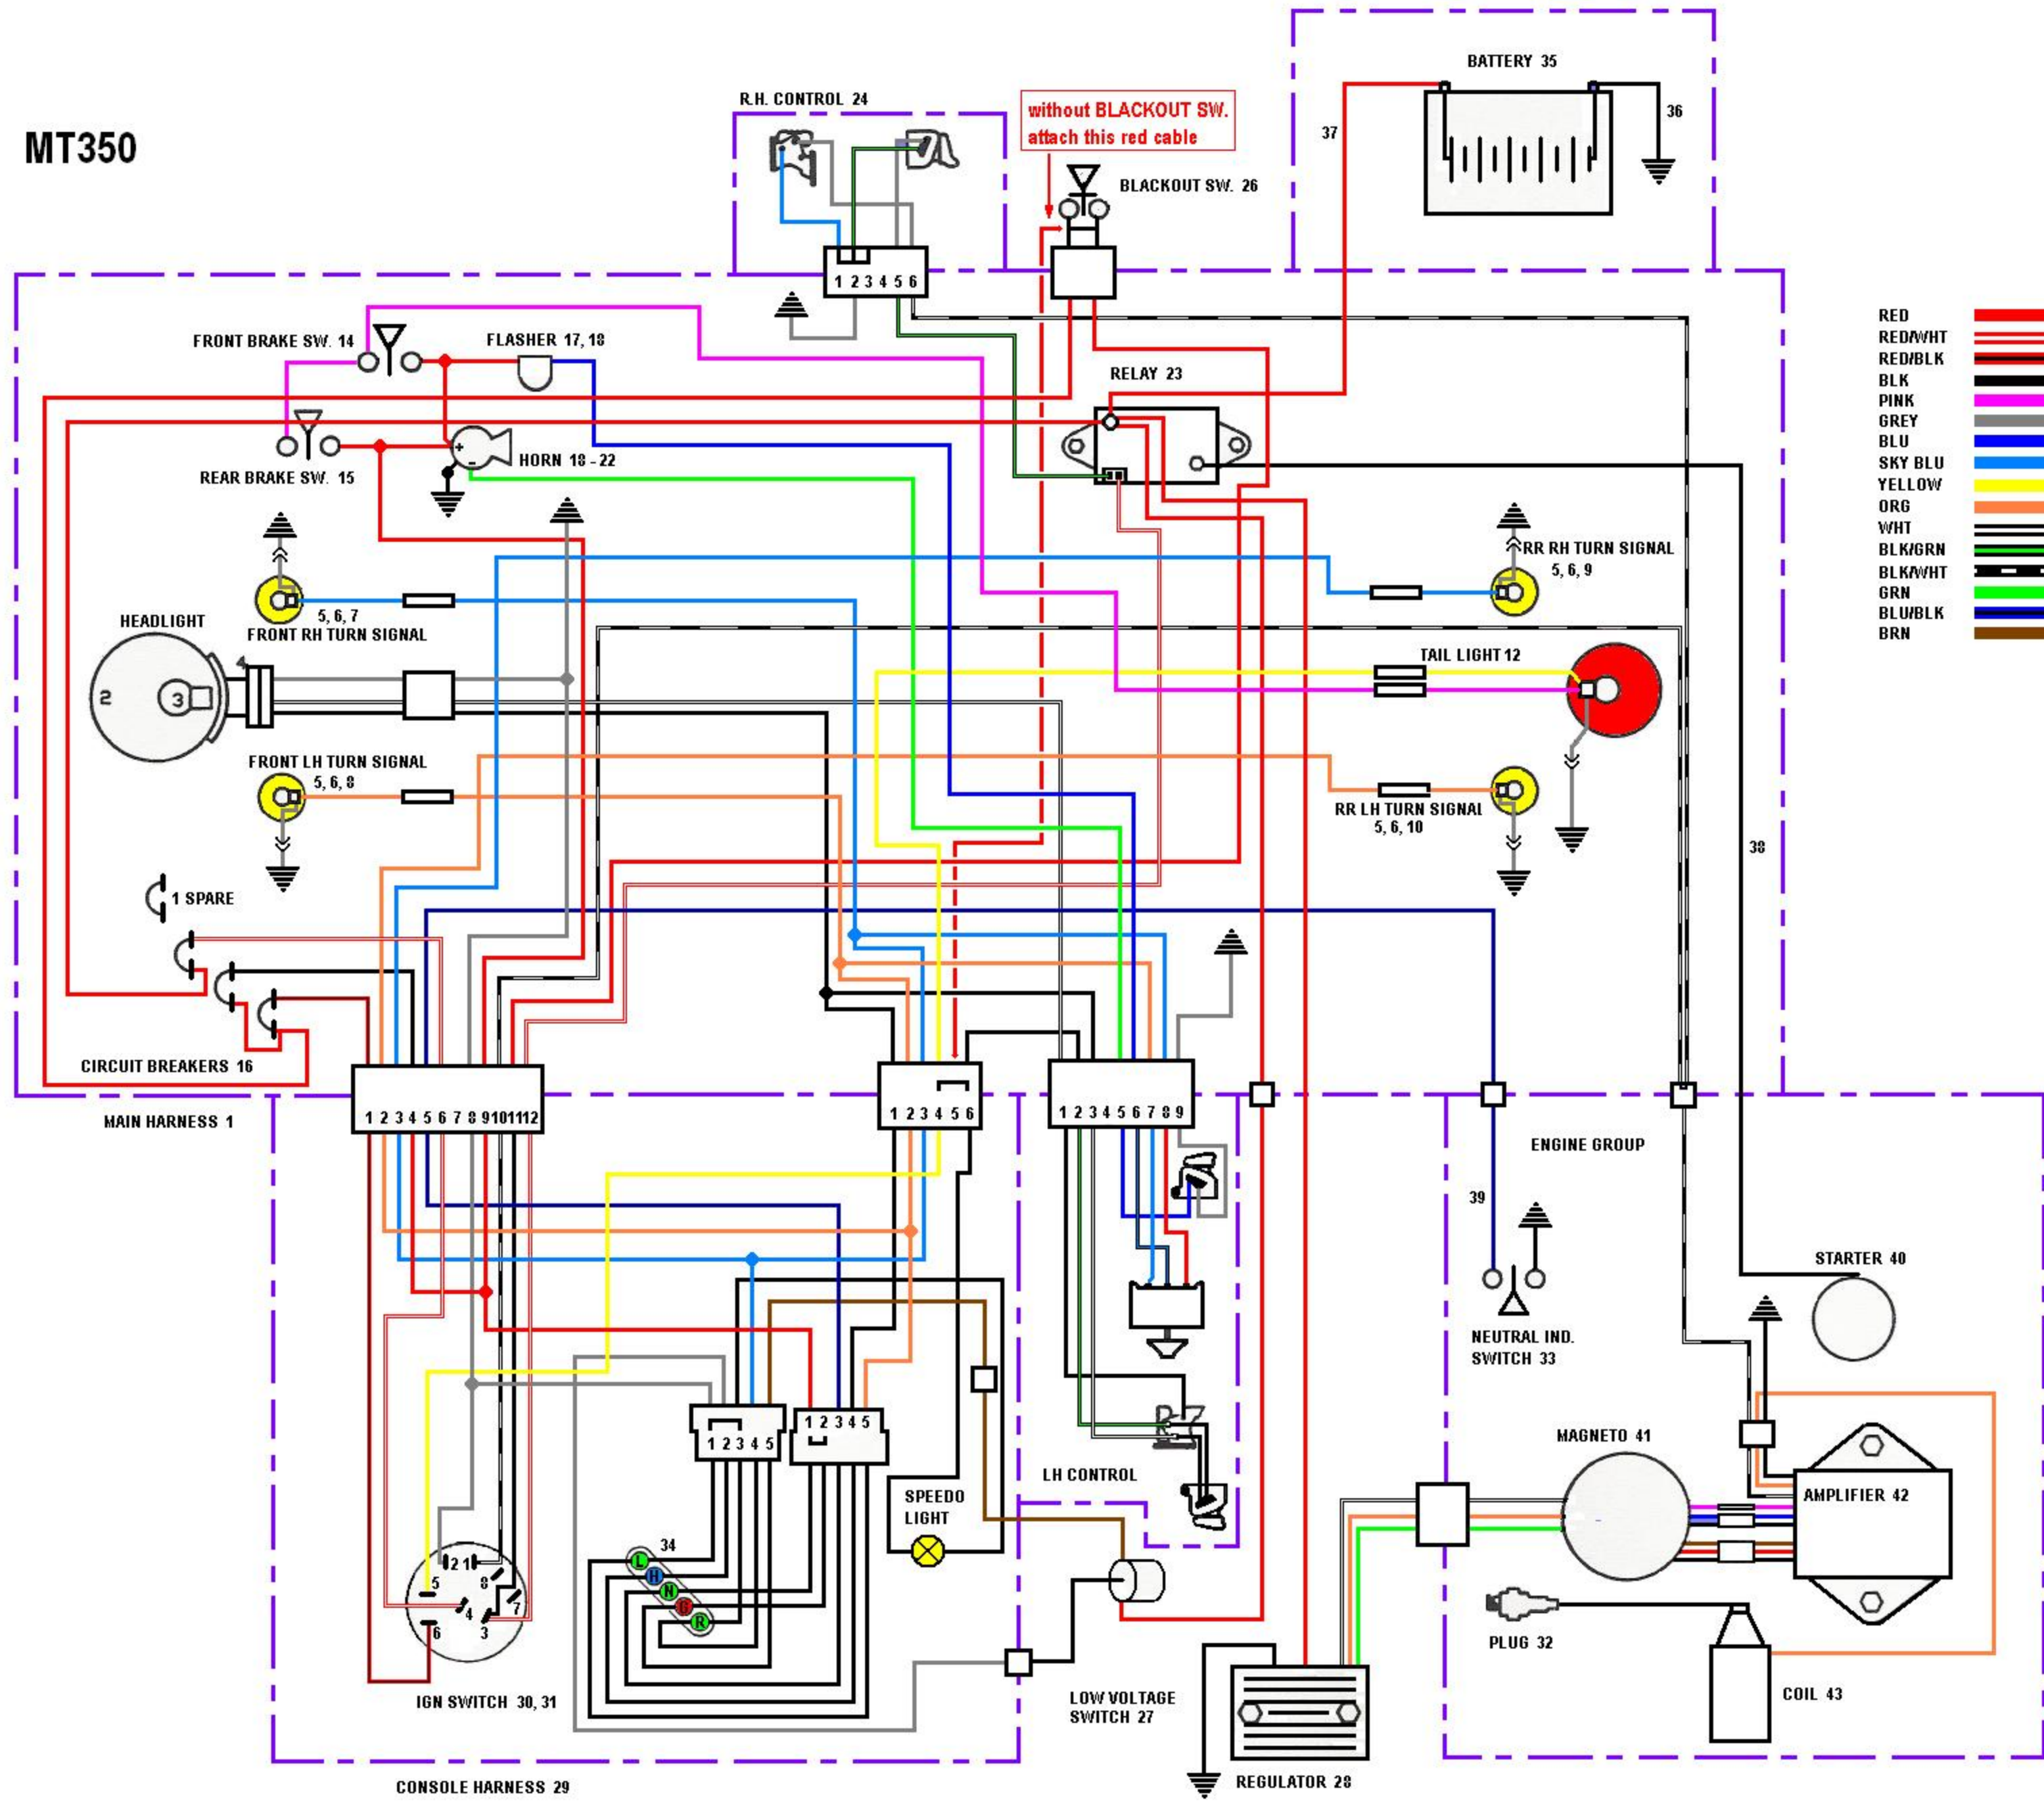

# MT350

RED	RED
RED/WHT	RED
RED/BLK	RED
BLK	BLACK
PINK	PINK
GREY	GREY
BLU	BLUE
SKY BLU	SKY BLUE
YELLOW	YELLOW
ORG	ORANGE
WHT	WHITE
BLK/GRN	BLACK
BLK/WHT	BLACK
GRN	GREEN
BLU/BLK	BLUE
BRN	BROWN

Item	Description	Part No.	Qty.
1	Main harness	84722453	1
2	Head light ass'y	84851260	1
3	Head light bulb	84720242	1
4	Head light harness	84723226	1
5	Turn indicator ass'y	84750736	4
6	Turn indicator stem	84760503	1
7	Front stem ass'y	84820695	1
8	Front stem ass'y	84820695	1
9	Rear stem ass'y	84820703	1
10	Rear stem ass'y	84820703	1
11	Indicator bulb	84720259	4
12	Tail light ass'y	84722016	1
13	Tail light bulb	84752799	1
14	Front brake switch	84720333	1
15	Rear brake switch	84732387	1
16	Circuit breaker	84722305	4
17	Flasher	84722230	1
18	Flasher Holder	84720085	1
19	Horn	84820661	1
23	Relay	84721091	1
	Bosch 0332002150		
24	RH control switch	84752617	1
25	LH control switch	84820646	1
26	Blackout switch		
27	Low voltage indicator sw.	84621010	1
28	Regulator	84820620	1
29	Consol wiring harness	84723238	1
30	Ignition switch	84723220	1
31	Ignition switch label	84762285	1
32	Spark plug		
33	Neutral start switch		
34	Indicator light ass'y	84723238	1
35	Battery	84723642	1
36	Battery ground cable	84721083	1
37	Battery cable	84722404	1
38	Relay-to-starter cable	84721059	1
39	Neutral start cable	84720796	1
40	Starter		
41	Magneto		
42	Amplifier box		
43	Coil		

### Ohm Tests

ITEM	CIRCUIT	WIRES	OHMS
<b>TRIGGER COIL</b>			
Ignition Timing Sensor	High Speed Trigger coil	Black - Pink	15 - 20
Ignition Timing Sensor	Low Speed Trigger Coil	Black - Blue	120 - 180
<b>MAGNETO COIL</b>			
Magneto	Low Speed Charging Coil	Black - Brown	230 - 350
Magneto	High Speed Charging Coil	Brown - Red	4 - 6
Magneto	Lighting Coils	White - Orange	0,6 - 0,9
		White - Green	0,6 - 0,9
		Green - Orange	0,6 - 1,0
<b>IGNITION COIL</b>			
Ignition Coil	Primary Winding	Core - Orange	0,8 - 2,0
Ignition Coil	Secondary Winding	Spark Plug wire - Black	10K - 21K