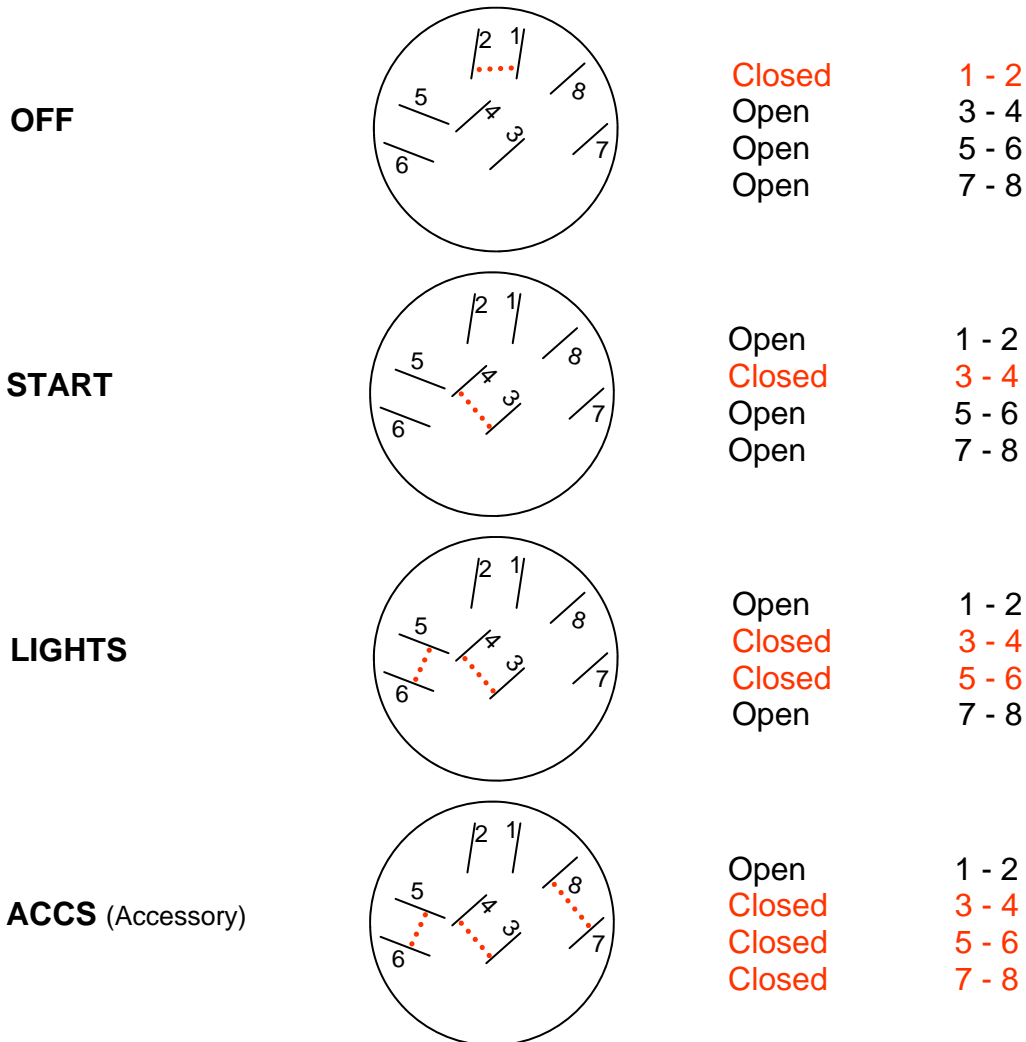

MT350 IGNITION SWITCH

IGNITION SWITCH WIRING

IGNITION SWITCH CONTACTS

ACCESSORY WIRING PINS 7 & 8

Light Load
Sat Nav, iPod, Radio Etc.

Heavy Load (Using a Relay)
Lighting etc.