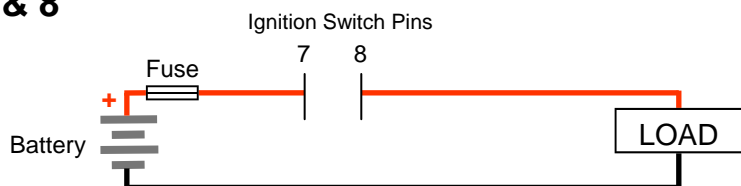

MT350 IGNITION SWITCH

IGNITION SWITCH WIRING

IGNITION SWITCH CONTACTS

ACCESSORY WIRING PINS 7 & 8

Light Load
Sat Nav, iPod, Radio Etc.

Heavy Load (Using a Relay)
Lighting etc.